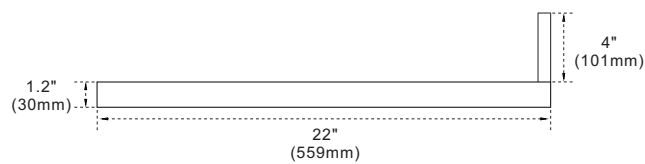

BELLATERRA HOME

Model: 430001-43 Countertop

Features

1. Single 18" oval undermount sink cutout;
2. 8" wide spread faucet holes;
3. 4" height backsplash included;
4. Thickness laminated to 1.2";

Colors / Finishes

- WM - Natural White Carrara marble;
- BG - Natural Black Galaxy Granite;
- GY - Natural Grey Granite;
- WE - White Engineer Stone;

Top view

Side view

NOTE: SINK STYLE, SHAPE, FAUCET HOLES, CUTOUT ON TOP, VANITY MAY VARY FROM THE PICTURE ABOVE. INSTRUCTIONAL PURPOSE ONLY.