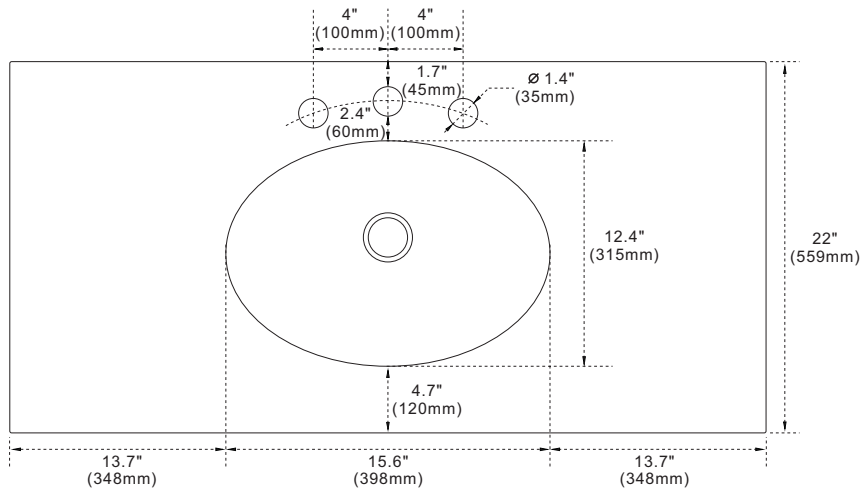

BELLATERRA HOME

Model: 430001-43 Countertop

Features

1. Single 18" oval undermount sink cutout;
2. 8" wide spread faucet holes;
3. 4" height backsplash included;
4. Thickness laminated to 1.2";

Colors / Finishes

- WM - Natural White Carrara marble;
- BG - Natural Black Galaxy Granite;
- GY - Natural Grey Granite;
- WE - White Engineer Stone;

Top view

Side view

NOTE: SINK STYLE, SHAPE, FAUCET HOLES, CUTOUT ON TOP, VANITY MAY VARY FROM THE PICTURE ABOVE. INSTRUCTIONAL PURPOSE ONLY.