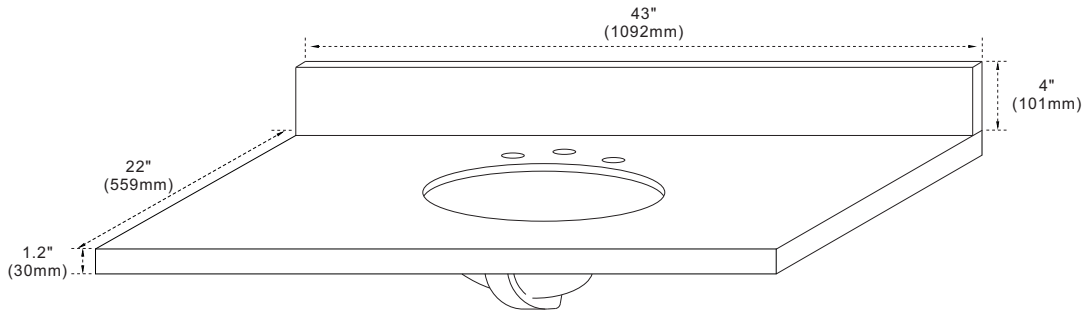

BELLATERRA HOME

Model: 430001-43 Countertop

Features

1. Single 18" oval undermount sink cutout;
2. 8" wide spread faucet holes;
3. 4" height backsplash included;
4. Thickness laminated to 1.2";

Colors / Finishes

- WM - Natural White Carrara marble;
- BG - Natural Black Galaxy Granite;
- GY - Natural Grey Granite;
- WE - White Engineer Stone;

Top view

Side view

NOTE: SINK STYLE, SHAPE, FAUCET HOLES, CUTOUT ON TOP, VANITY MAY VARY FROM THE PICTURE ABOVE. INSTRUCTIONAL PURPOSE ONLY.